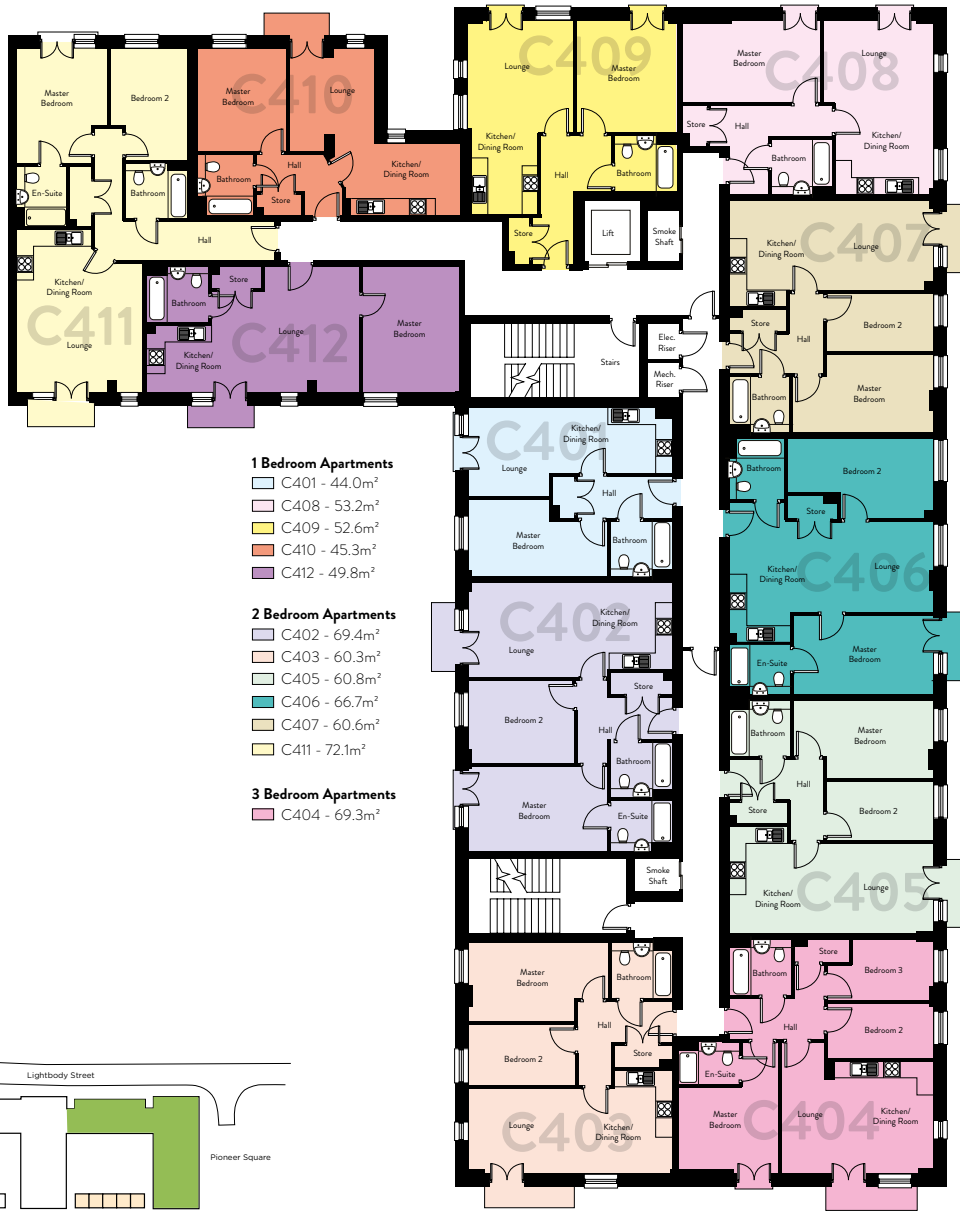

- 1 Bedroom Apartments**
- B301 - 43.8m²
 - B307, B314 - 49.0m²
 - B309, B312 - 44.7m²
 - B310 - 60.5m²
 - B311 - 52.7m²
- 2 Bedroom Apartments**
- B302 - 69.5m²
 - B303 - 60.3m²
 - B305 - 68.2m²
 - B308, B313 - 72.0m²
- 3 Bedroom Apartments**
- B304 - 69.4m²
 - B306 - 84.4m²

2 Bedroom Duplex Apartments

- B501 - 81.8m²
- B503 - 109.8m²
- B505 - 82.7m²
- B506 - 83.7m²
- B507 - 83.3m²
- B508 - 102.9m²
- B509 - 92.4m²
- B510 - 107.9m²

3 Bedroom Duplex Apartments

- B502 - 129.6m²
- B504 - 114.7m²

1 Bedroom Apartments

- C301 - 43.9m²
- C308 - 53.2m²
- C309 - 52.6m²
- C310 - 45.3m²
- C312 - 49.8m²

2 Bedroom Apartments

- C302 - 69.4m²
- C303 - 60.4m²
- C305 - 60.8m²
- C306 - 66.7m²
- C307 - 60.6m²
- C311 - 72.1m²

3 Bedroom Apartments

- C304 - 69.3m²

1 Bedroom Apartments

- C401 - 44.0m²
- C408 - 53.2m²
- C409 - 52.6m²
- C410 - 45.3m²
- C412 - 49.8m²

2 Bedroom Apartments

- C402 - 69.4m²
- C403 - 60.3m²
- C405 - 60.8m²
- C406 - 66.7m²
- C407 - 60.6m²
- C411 - 72.1m²