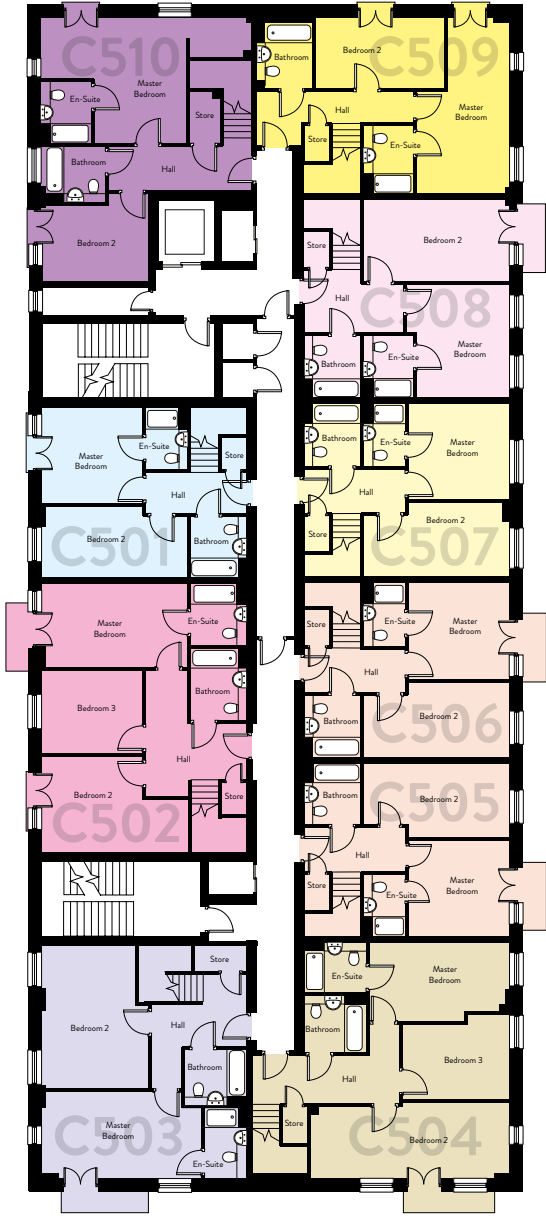

1 Bedroom Apartments

- C301 - 43.9m²
- C308 - 53.2m²
- C309 - 52.6m²
- C310 - 45.3m²
- C312 - 49.8m²

2 Bedroom Apartments

- C302 - 69.4m²
- C303 - 60.4m²
- C305 - 60.8m²
- C306 - 66.7m²
- C307 - 60.6m²
- C311 - 72.1m²

3 Bedroom Apartments

- C304 - 69.3m²

1 Bedroom Apartments

- C401 - 44.0m²
- C408 - 53.2m²
- C409 - 52.6m²
- C410 - 45.3m²
- C412 - 49.8m²

2 Bedroom Apartments

- C402 - 69.4m²
- C403 - 60.3m²
- C405 - 60.8m²
- C406 - 66.7m²
- C407 - 60.6m²
- C411 - 72.1m²

3 Bedroom Apartments

- C404 - 69.3m²

2 Bedroom Duplex Apartments

- C501 - 82.2m²
- C503 - 109.3m²
- C505, C506 - 83.8m²
- C507 - 83.4m²
- C508 - 102.4m²
- C509 - 93.3m²
- C510 - 104.0m²

3 Bedroom Duplex Apartments

- C502 - 130.0m²
- C504 - 115.5m²