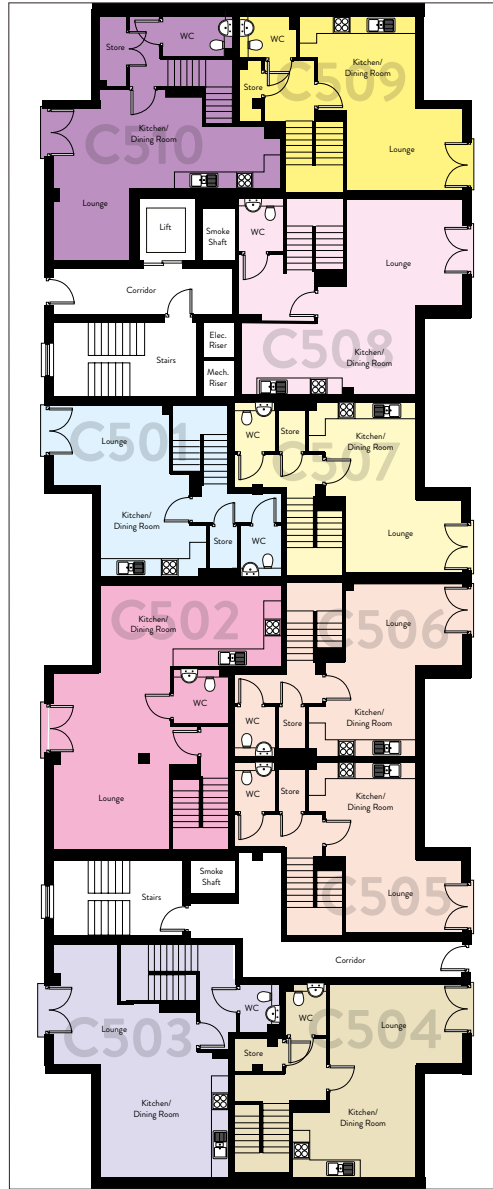

1 Bedroom Apartments

- C301 - 43.9m²
- C308 - 53.2m²
- C309 - 52.6m²
- C310 - 45.3m²
- C312 - 49.8m²

2 Bedroom Apartments

- C302 - 69.4m²
- C303 - 60.4m²
- C305 - 60.8m²
- C306 - 66.7m²
- C307 - 60.6m²
- C311 - 72.1m²

3 Bedroom Apartments

- C304 - 69.3m²

1 Bedroom Apartments

- C401 - 44.0m²
- C408 - 53.2m²
- C409 - 52.6m²
- C410 - 45.3m²
- C412 - 49.8m²

2 Bedroom Apartments

- C402 - 69.4m²
- C403 - 60.3m²
- C405 - 60.8m²
- C406 - 66.7m²
- C407 - 60.6m²
- C411 - 72.1m²

3 Bedroom Apartments

- C404 - 69.3m²

2 Bedroom Duplex Apartments

- C501 - 82.2m²
- C503 - 109.3m²
- C505, C506 - 83.8m²
- C507 - 83.4m²
- C508 - 102.4m²
- C509 - 93.3m²
- C510 - 104.0m²

3 Bedroom Duplex Apartments

- C502 - 130.0m²
- C504 - 115.5m²