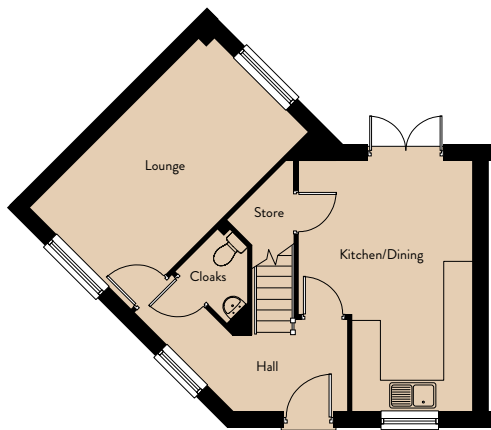

CLIFTON

Ground Floor

Lounge	4.25m x 3.00m	13'11" x 9'10"
Kitchen/Dining	3.68m x 5.25m	12'1" x 17'3"

First Floor

Master Bedroom	3.66m x 3.09m	12'0" x 10'2"
Bedroom 2	4.34m x 2.67m	14'3" x 8'9"
Bedroom 3	2.64m x 2.51m	8'8" x 8'3"