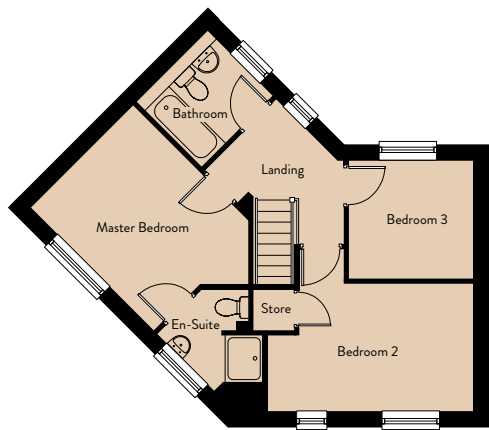

CLIFTON

Ground Floor

Lounge	4.25m x 3.00m	13'11" x 9'10"
Kitchen/Dining	3.68m x 5.25m	12'1" x 17'3"

First Floor

Master Bedroom	3.66m x 3.09m	12'0" x 10'2"
Bedroom 2	4.34m x 2.67m	14'3" x 8'9"
Bedroom 3	2.64m x 2.51m	8'8" x 8'3"